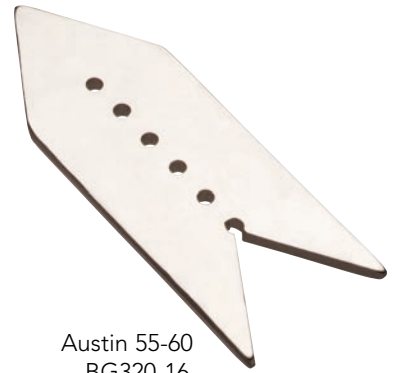

Reusable Stainless Blade Guides

Austin 55-90
BG300-11-55M
Multi-Angle 1.1mm
Holes

Austin 60-90
BG310-11
1.1mm Holes

Austin 55-60
BG320-16
1.6mm Holes

Austin 90-60
BG310-16
1.1mm Holes

Austin 55-60
BG320-11
1.1mm Holes

Universal
Blade Guide
BG350-11

Adjustable Blade Guide
BG400-11

Reusable Stainless Blade Guides, con't

Curved Blade Guide
BG125-11CV

Mason Blade Guide
BG250-11

Long Arm Blade Guide
BG125-11ST

Mason Blade Guide
BG200-11L