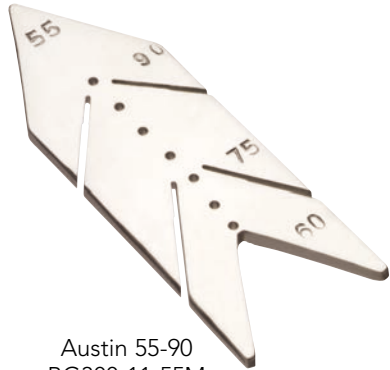

Reusable Stainless Blade Guides

Austin 55-90
BG300-11-55M
Multi-Angle 1.1mm
Holes

Austin 60-90
BG310-11
1.1mm Holes

Austin 55-60
BG320-16
1.6mm Holes

Austin 90-60
BG310-16
1.1mm Holes

Austin 55-60
BG320-11
1.1mm Holes

Universal
Blade Guide
BG350-11

Adjustable Blade Guide
BG400-11

Reusable Stainless Blade Guides, con't

Curved Blade Guide
BG125-11CV

Mason Blade Guide
BG250-11

Long Arm Blade Guide
BG125-11ST

Mason Blade Guide
BG200-11L