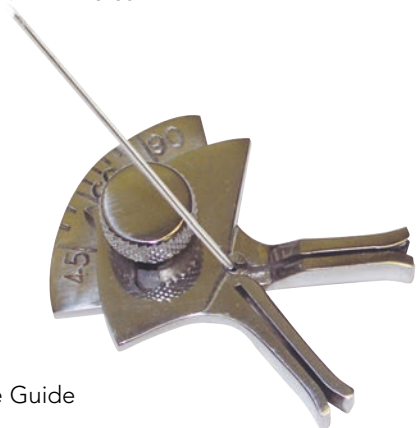

Reusable Stainless Blade Guides

Austin 55-90
BG300-11-55M
Multi-Angle 1.1mm
Holes

Austin 60-90
BG310-11
1.1mm Holes

Austin 55-60
BG320-16
1.6mm Holes

Austin 90-60
BG310-16
1.1mm Holes

Austin 55-60
BG320-11
1.1mm Holes

Universal
Blade Guide
BG350-11

Adjustable Blade Guide
BG400-11

Reusable Stainless Blade Guides, con't

Curved Blade Guide
BG125-11CV

Mason Blade Guide
BG250-11

Long Arm Blade Guide
BG125-11ST

Mason Blade Guide
BG200-11L