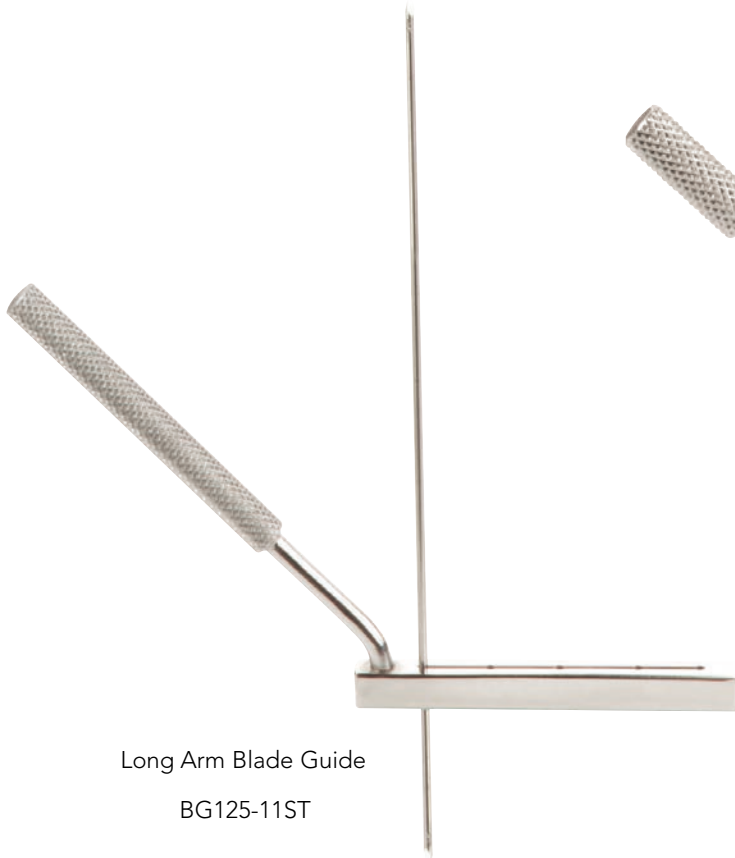

Reusable Stainless Blade Guides

Austin 55-90
BG300-11-55M
Multi-Angle 1.1mm
Holes

Austin 60-90
BG310-11
1.1mm Holes

Austin 55-60
BG320-16
1.6mm Holes

Austin 90-60
BG310-16
1.1mm Holes

Austin 55-60
BG320-11
1.1mm Holes

Universal
Blade Guide
BG350-11

Adjustable Blade Guide
BG400-11

Reusable Stainless Blade Guides, con't

Curved Blade Guide
BG125-11CV

Mason Blade Guide
BG250-11

Long Arm Blade Guide
BG125-11ST

Mason Blade Guide
BG200-11L